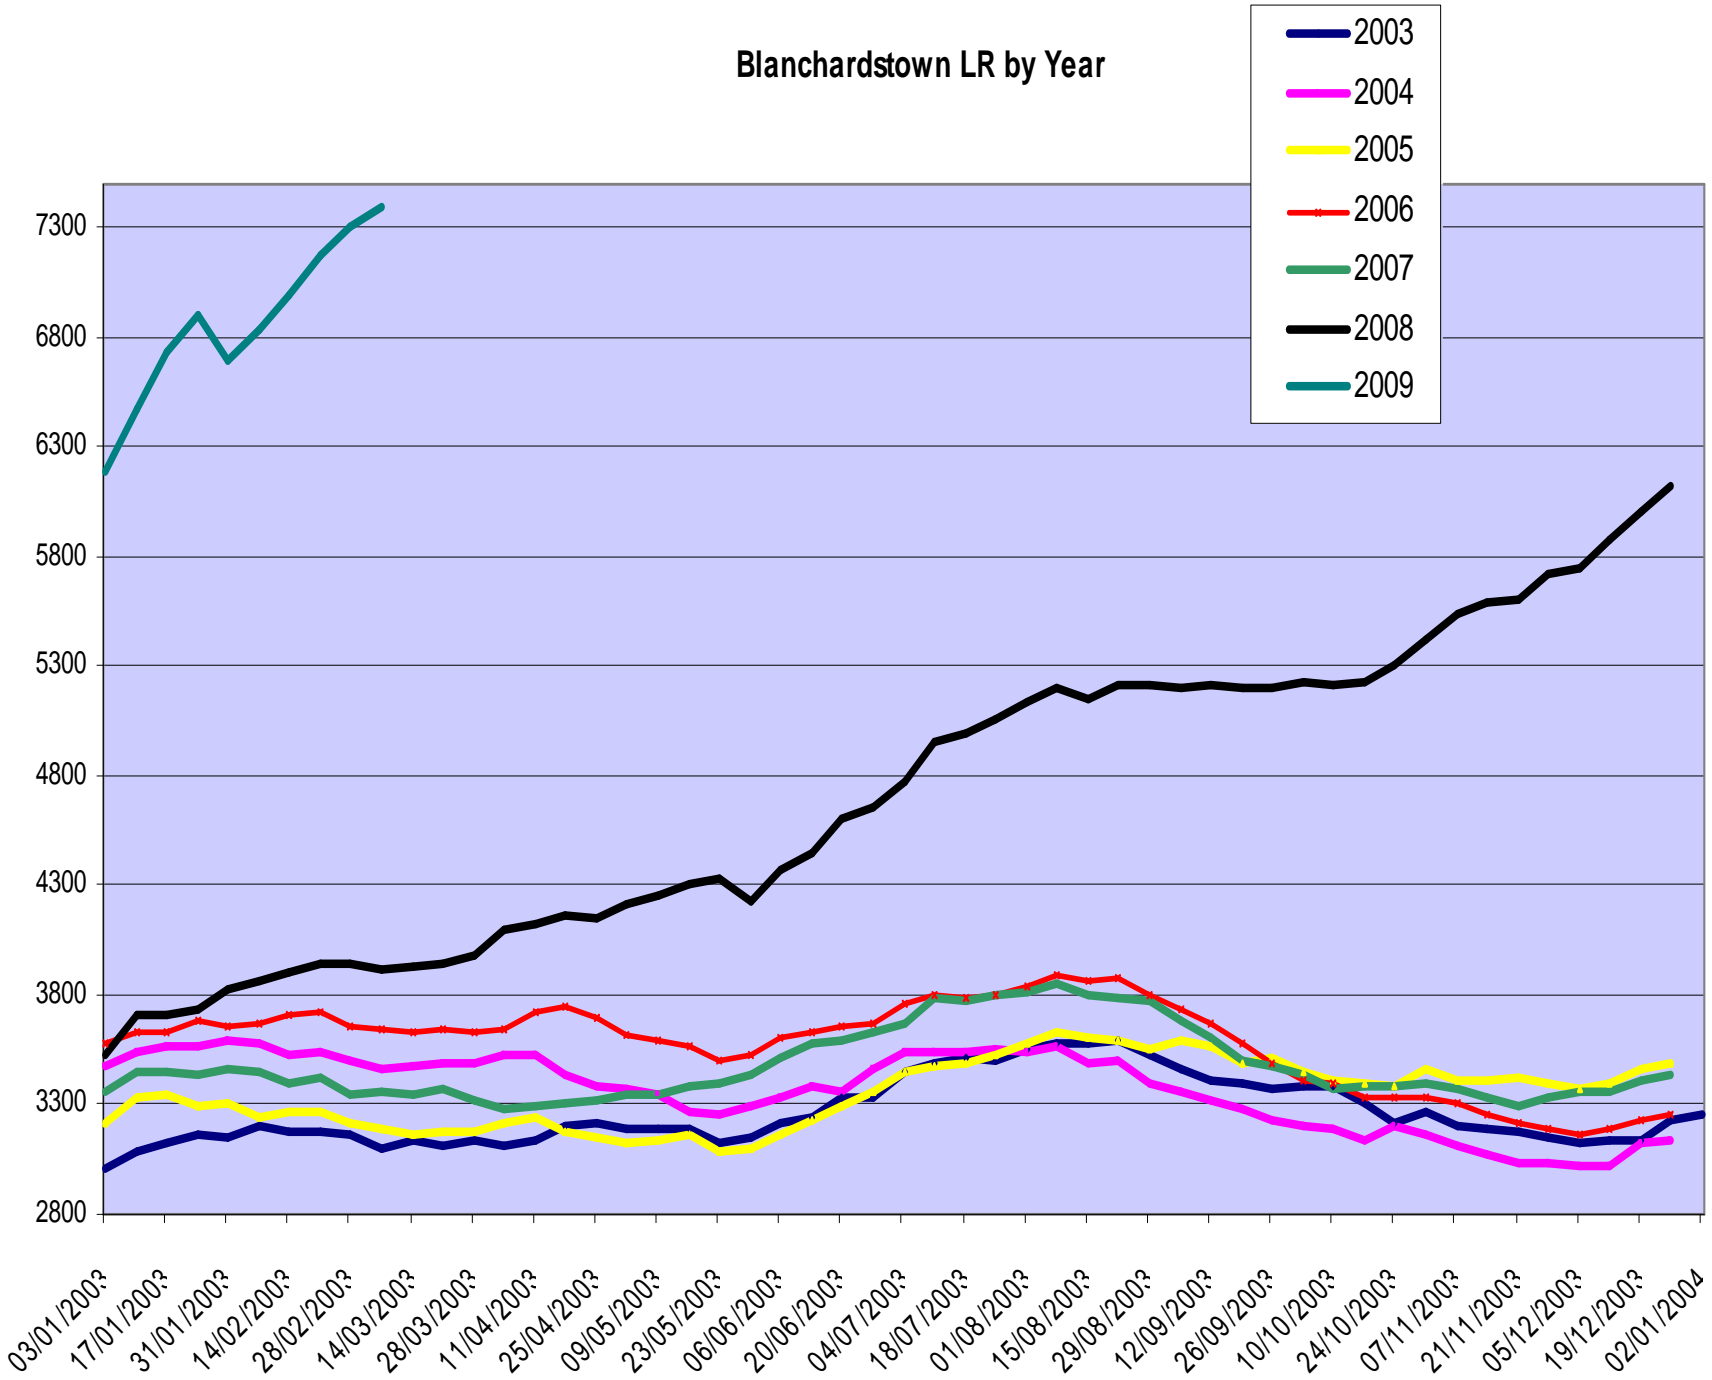

Live Register

National data

	2009	2008	2007
End Feb	354,437	189,485	159,399

Increase over 2 years is **122%**

Live Register

Dublin North data

	2009	2008	2007
End Feb	41,011	22,856	20,296

Increase over 2 years is **102%**

Live Register

Local Offices Data

	2009	2008	2007
Balbriggan	3,554	1,665	1,435

Increase over 2 years is **148%**

Swords	3,264	1,739	1,429
---------------	--------------	--------------	--------------

Increase over 2 years is **128%**

Blanchardstown	7,307	3,944	3,346
-----------------------	--------------	--------------	--------------

Increase over 2 years is **118%**

LR by YEAR

Balbriggan LR

LR Swords

Blanchardstown LR by Year

Non-Irish Component

3. Nigeria

4. Latvia

5. Romania