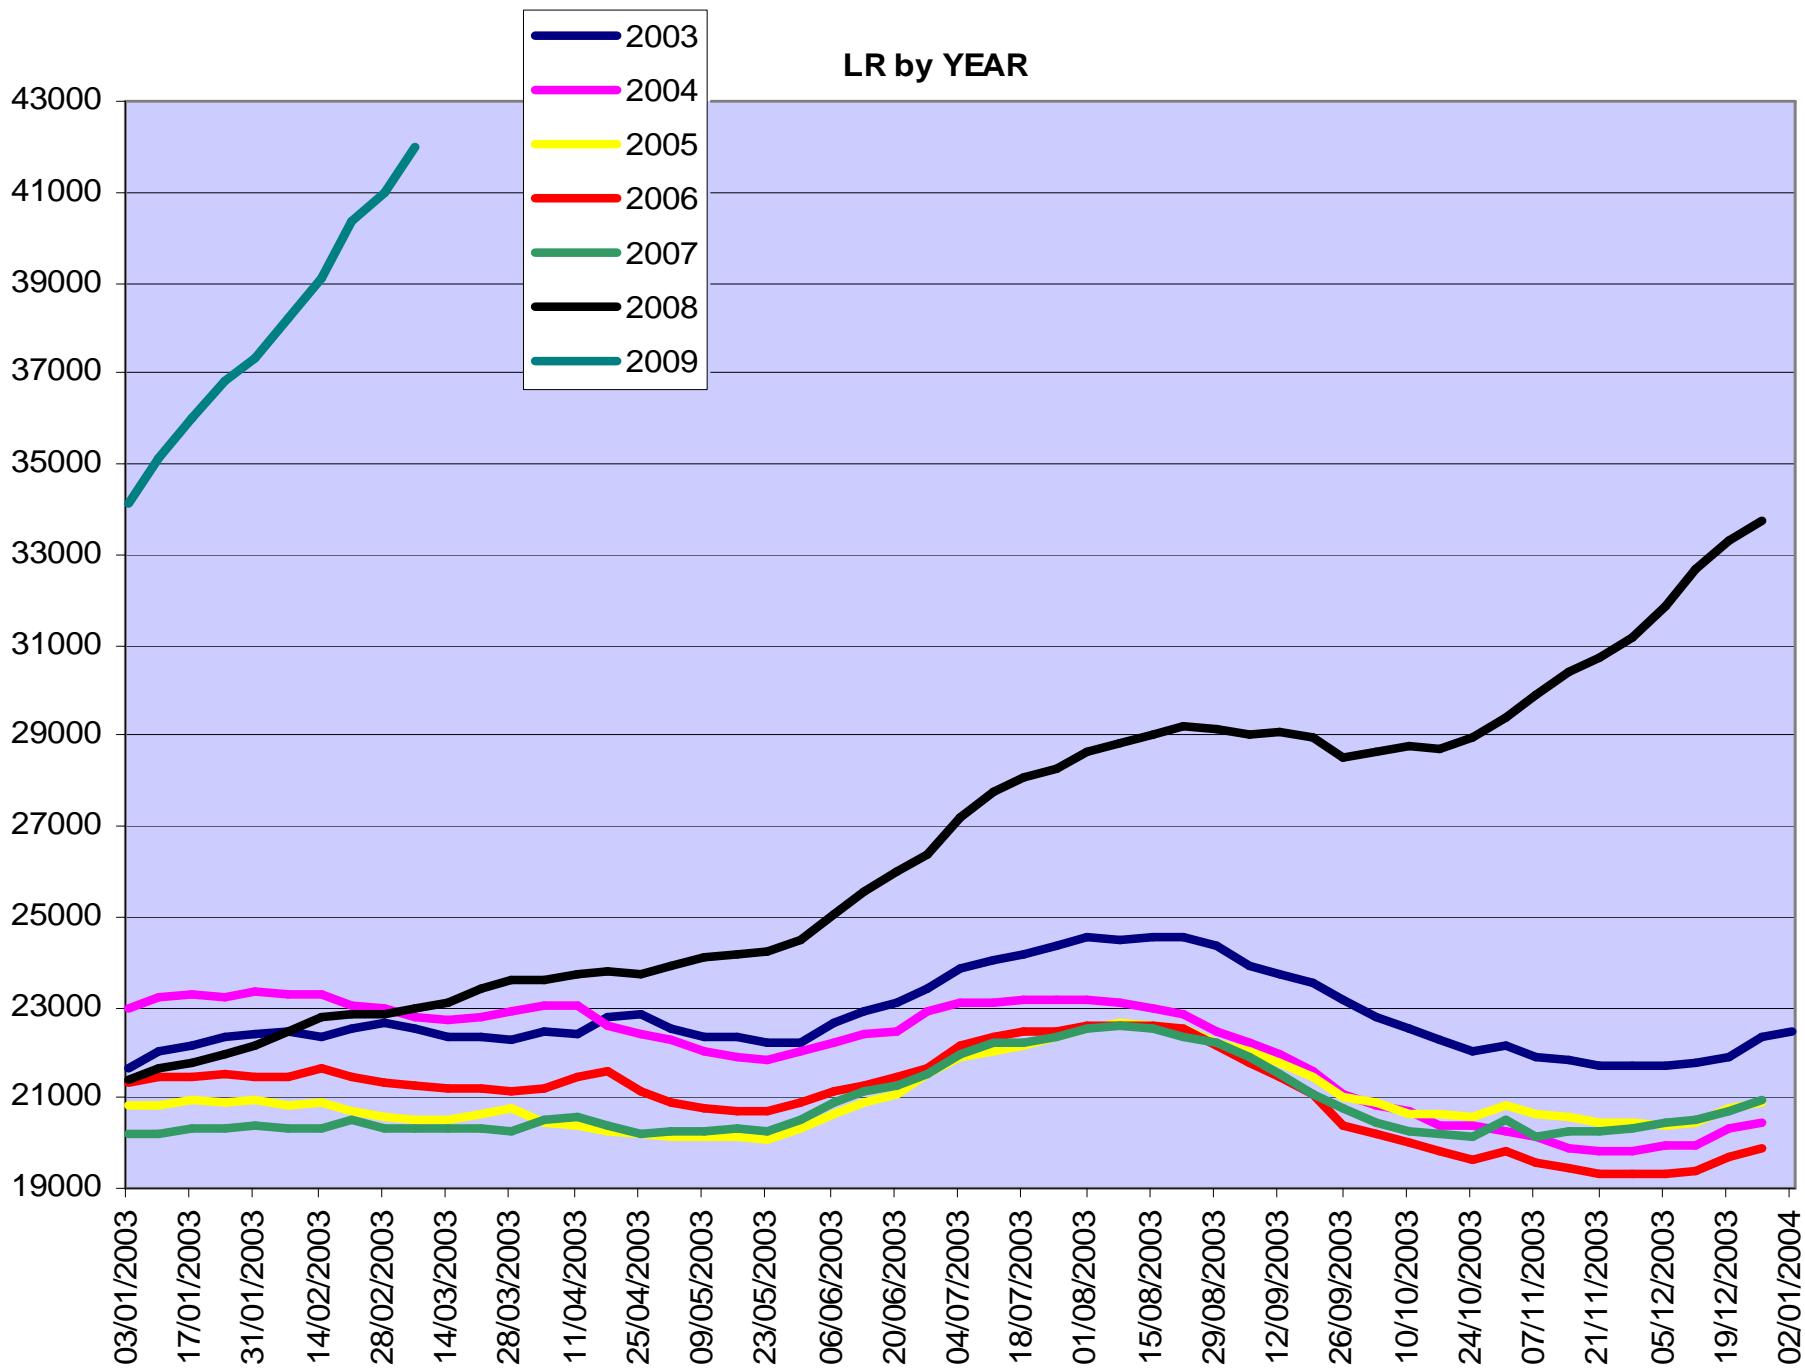

Live Register

National data

	2009	2008	2007
End Feb	354,437	189,485	159,399

Increase over 2 years is **122%**

Live Register

Dublin North data

	2009	2008	2007
End Feb	41,011	22,856	20,296

Increase over 2 years is **102%**

Live Register

Local Offices Data

	2009	2008	2007
Balbriggan	3,554	1,665	1,435

Increase over 2 years is **148%**

Swords	3,264	1,739	1,429
---------------	--------------	--------------	--------------

Increase over 2 years is **128%**

Blanchardstown	7,307	3,944	3,346
-----------------------	--------------	--------------	--------------

Increase over 2 years is **118%**

LR by YEAR

Balbriggan LR

LR Swords

Blanchardstown LR by Year

Non-Irish Component

3. Nigeria

4. Latvia

5. Romania