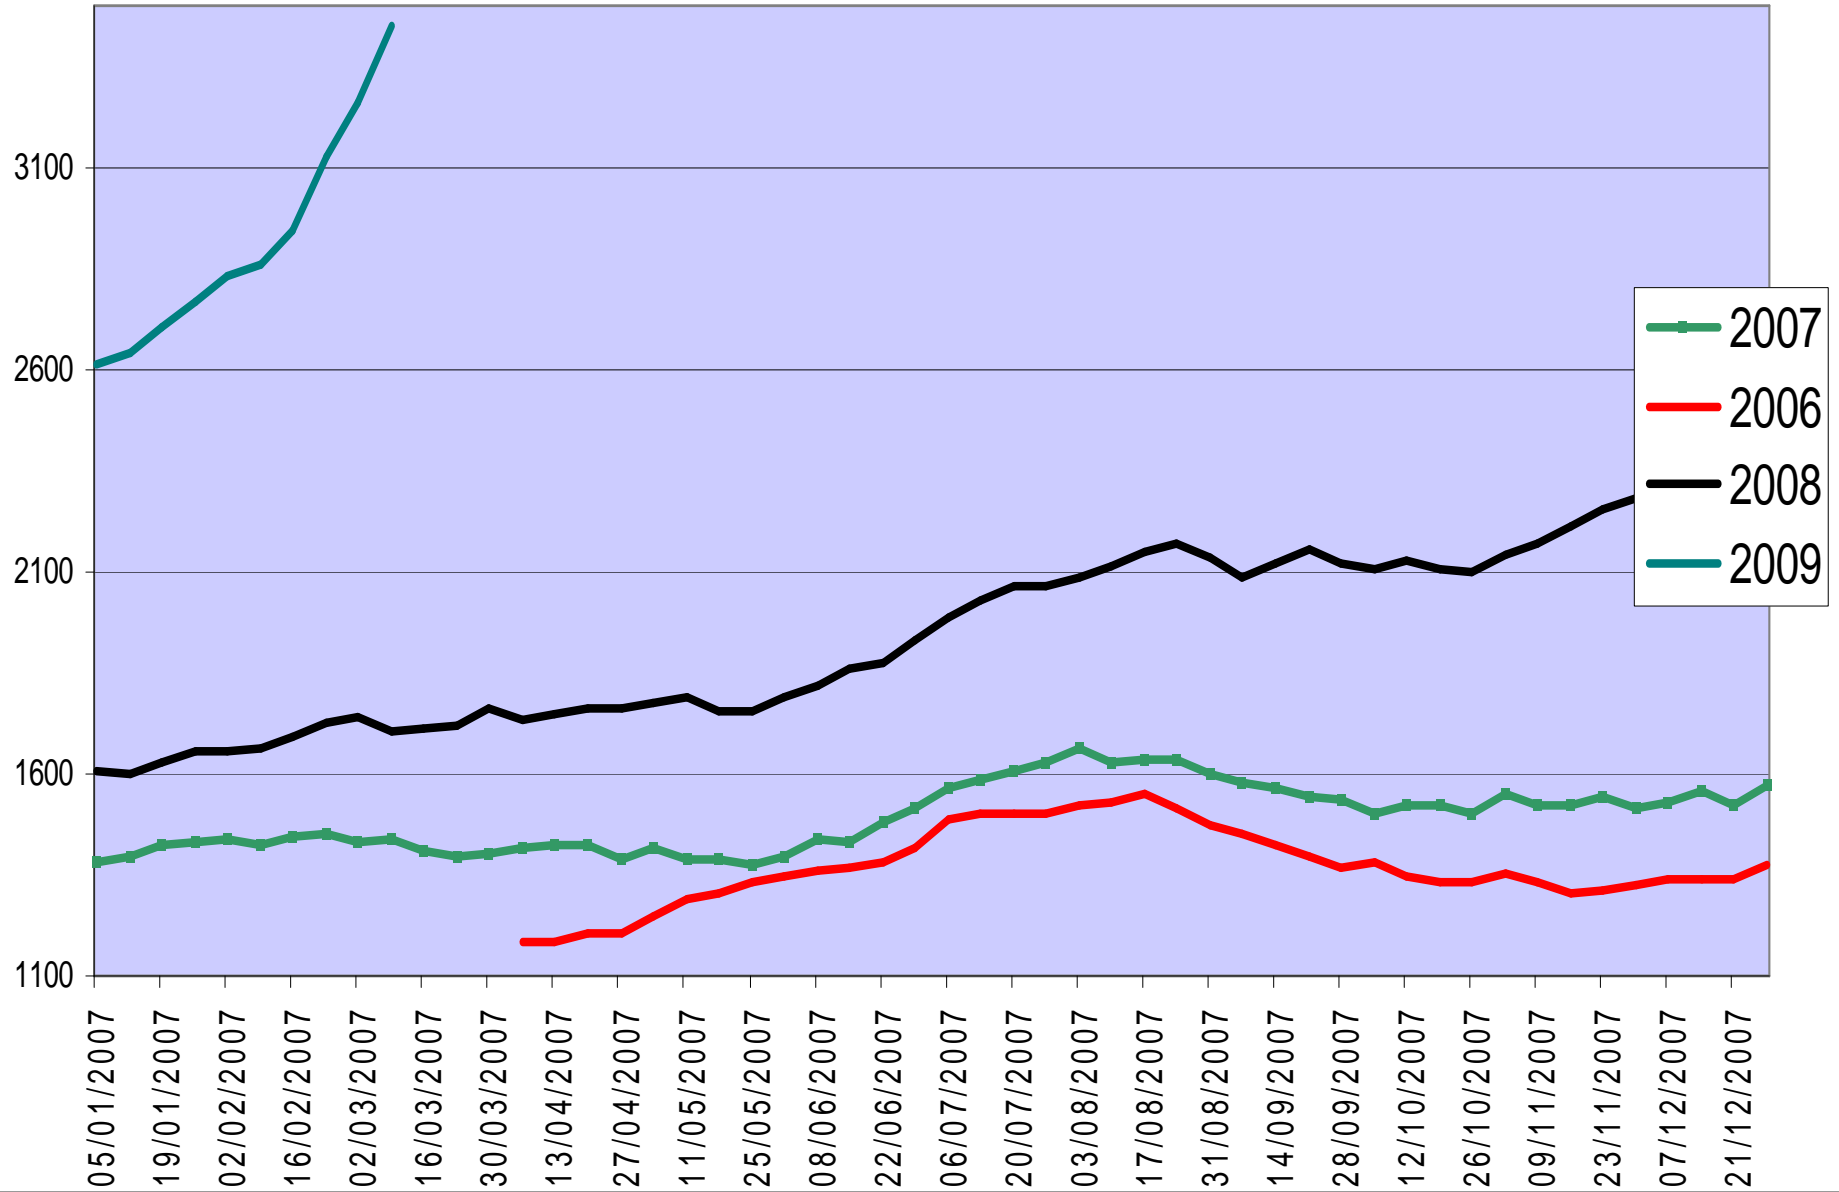

Live Register

National data

	2009	2008	2007
End Feb	354,437	189,485	159,399

Increase over 2 years is **122%**

Live Register

Dublin North data

	2009	2008	2007
End Feb	41,011	22,856	20,296

Increase over 2 years is **102%**

Live Register

Local Offices Data

	2009	2008	2007
Balbriggan	3,554	1,665	1,435

Increase over 2 years is **148%**

Swords	3,264	1,739	1,429
---------------	--------------	--------------	--------------

Increase over 2 years is **128%**

Blanchardstown	7,307	3,944	3,346
-----------------------	--------------	--------------	--------------

Increase over 2 years is **118%**

LR by YEAR

Balbriggan LR

LR Swords

Blanchardstown LR by Year

Non-Irish Component

3. Nigeria

4. Latvia

5. Romania