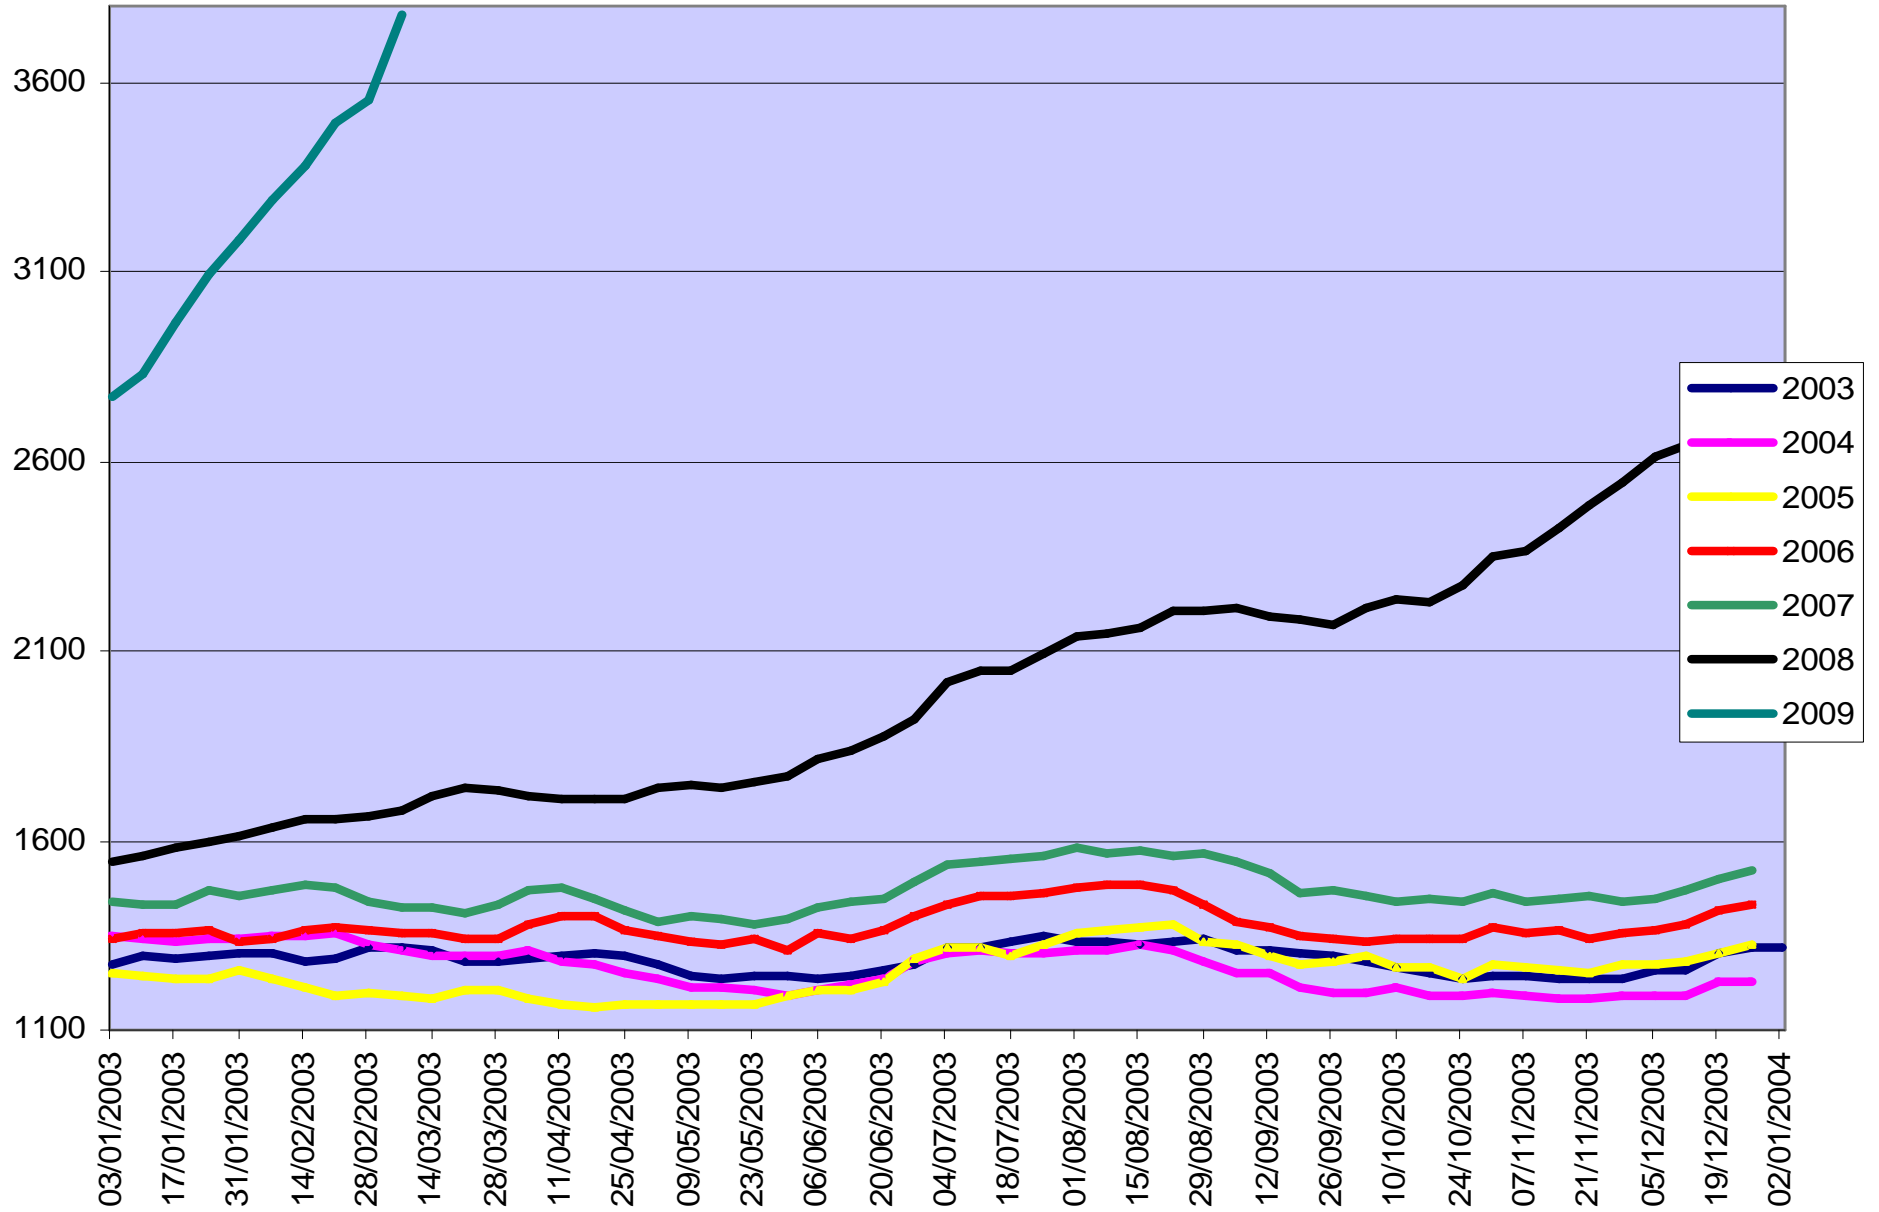

Live Register

National data

	2009	2008	2007
End Feb	354,437	189,485	159,399

Increase over 2 years is **122%**

Live Register

Dublin North data

	2009	2008	2007
End Feb	41,011	22,856	20,296

Increase over 2 years is **102%**

Live Register

Local Offices Data

	2009	2008	2007
Balbriggan	3,554	1,665	1,435

Increase over 2 years is **148%**

Swords	3,264	1,739	1,429
---------------	--------------	--------------	--------------

Increase over 2 years is **128%**

Blanchardstown	7,307	3,944	3,346
-----------------------	--------------	--------------	--------------

Increase over 2 years is **118%**

LR by YEAR

Balbriggan LR

LR Swords

Blanchardstown LR by Year

Non-Irish Component

3. Nigeria

4. Latvia

5. Romania